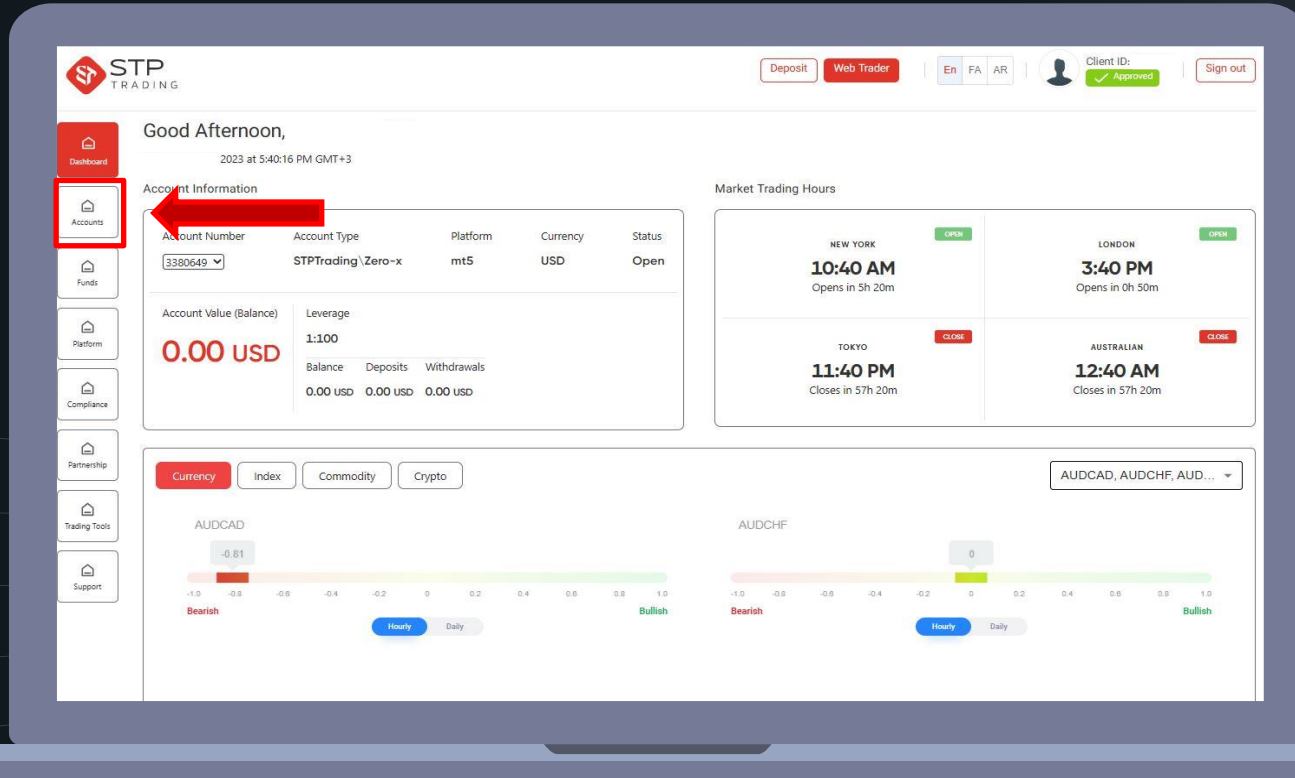

After entering the personal cabin, enter the accounts panel